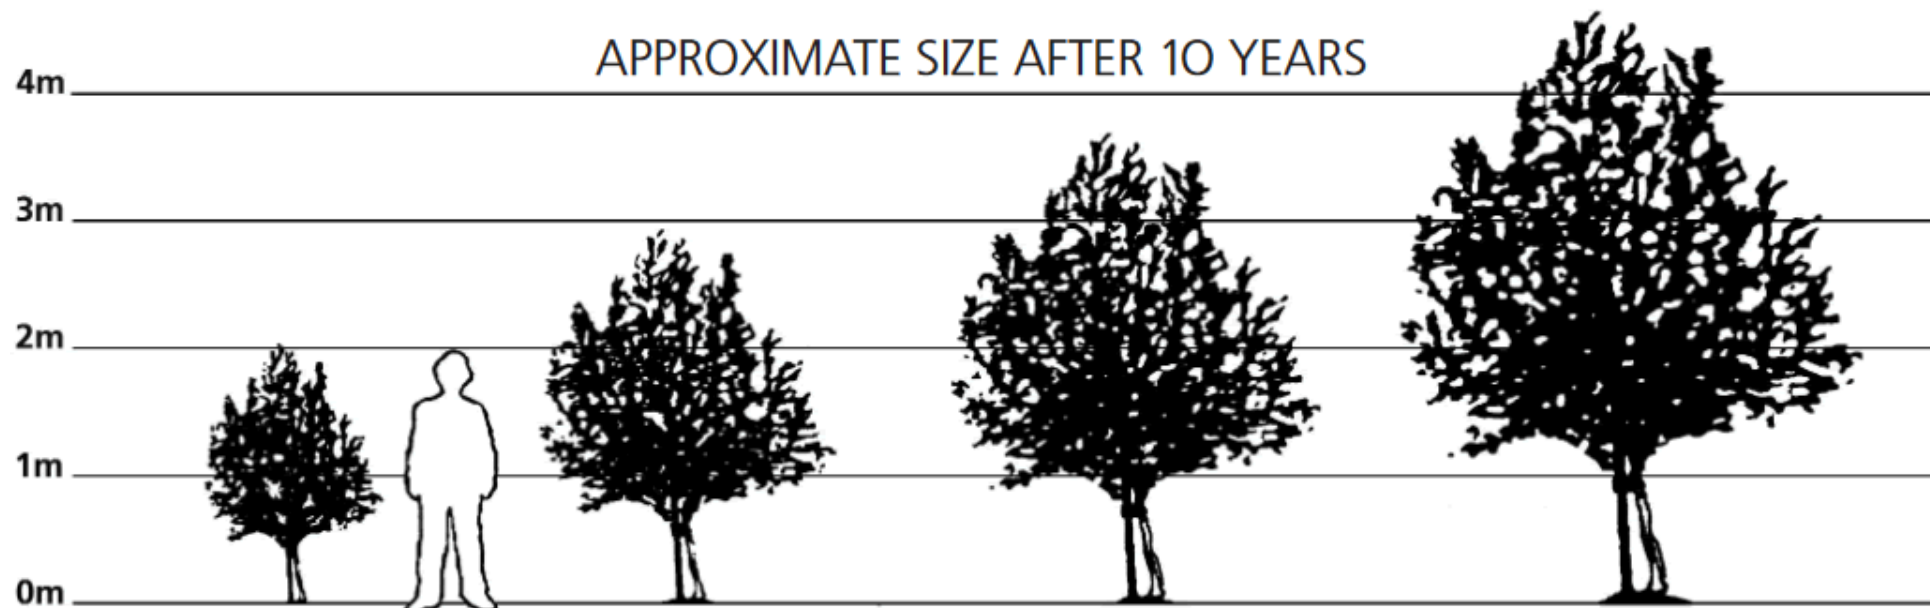

SIZE OF TREE

DWARF		SEMI DWARF		MODERATE		VIGOROUS	
FRUIT	ROOTSTOCK	FRUIT	ROOTSTOCK	FRUIT	ROOTSTOCK	FRUIT	ROOTSTOCK
APPLE PEAR CHERRY	M9 QUINCE 'C' GISELA 5	APPLE PLUM PEAR CHERRY	M26 PIXY QUINCE 'C' GISELA 5	APPLE PEAR PLUM DAMSON CRAB APPLE QUINCE	MM106 QUINCE 'A' ST JULIEN 'A' ST JULIEN 'A' MM106 QUINCE 'A'	APPLE PLUM CHERRY PEAR	M25 BROMPTON CHERRY F.12.1 WILD PEAR
SUITABLE FOR:		SUITABLE FOR:		SUITABLE FOR:		SUITABLE FOR:	
VERY SMALL BUSH TREES, TREES IN CONTAINERS & STEPOVERS		CORDONS, SMALL BUSH TREES, SMALL ESPALIERS, FANS & STEPOVERS		BUSH TREES, ESPALIERS, FANS & LARGE CORDONS		LARGE BUSH TREES, TRADITIONAL ORCHARDS & 'STANDARD' TREES	